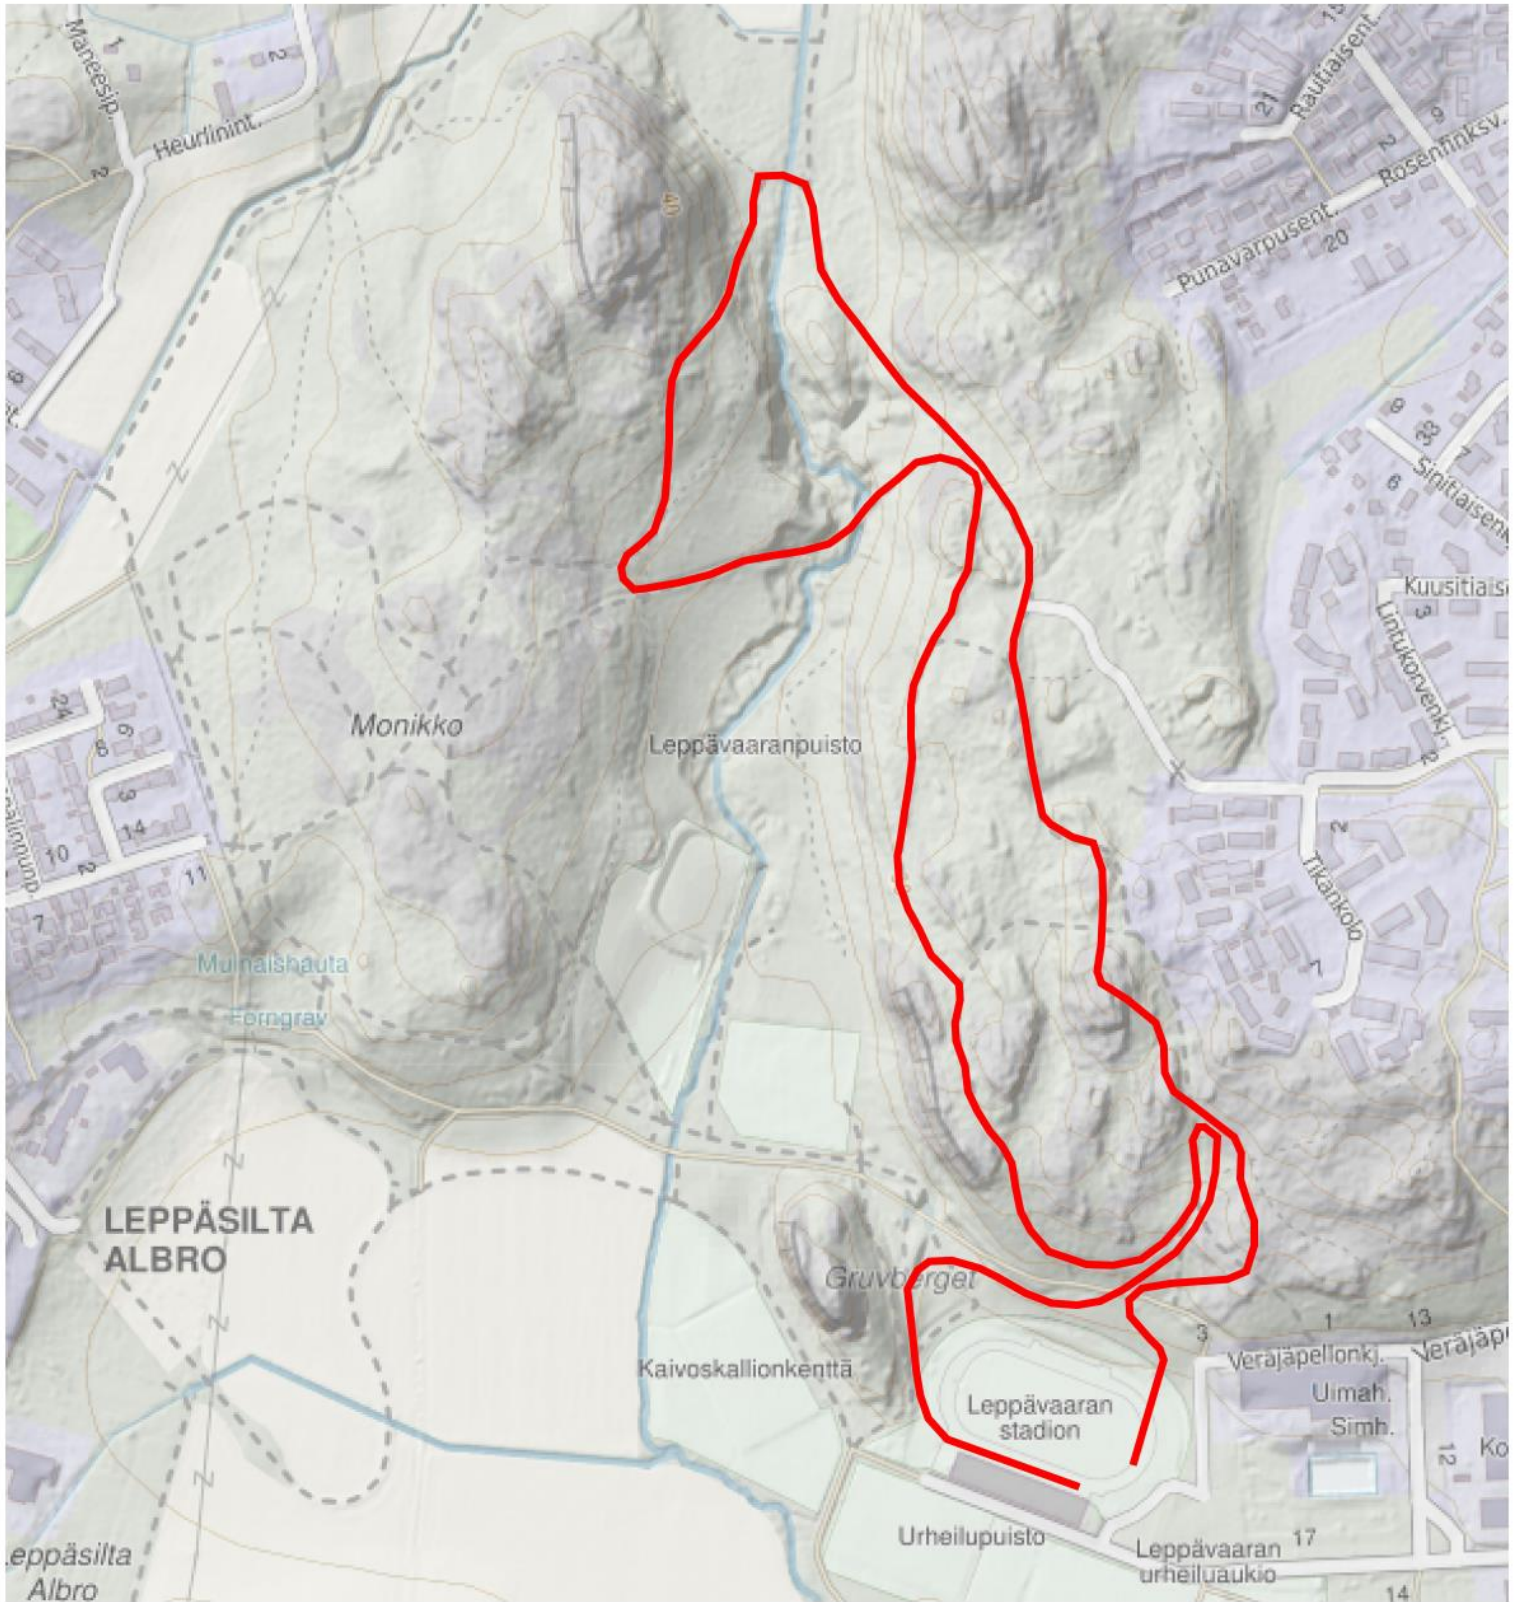

Leppävaara 3,3 km

Course length:	3,373m	Height difference (HD):	33m	Lowest point:	11m
Course category:	C	Maximum climb (MC):	36m	Highest point:	44m
		Total climb (TC):	107m		