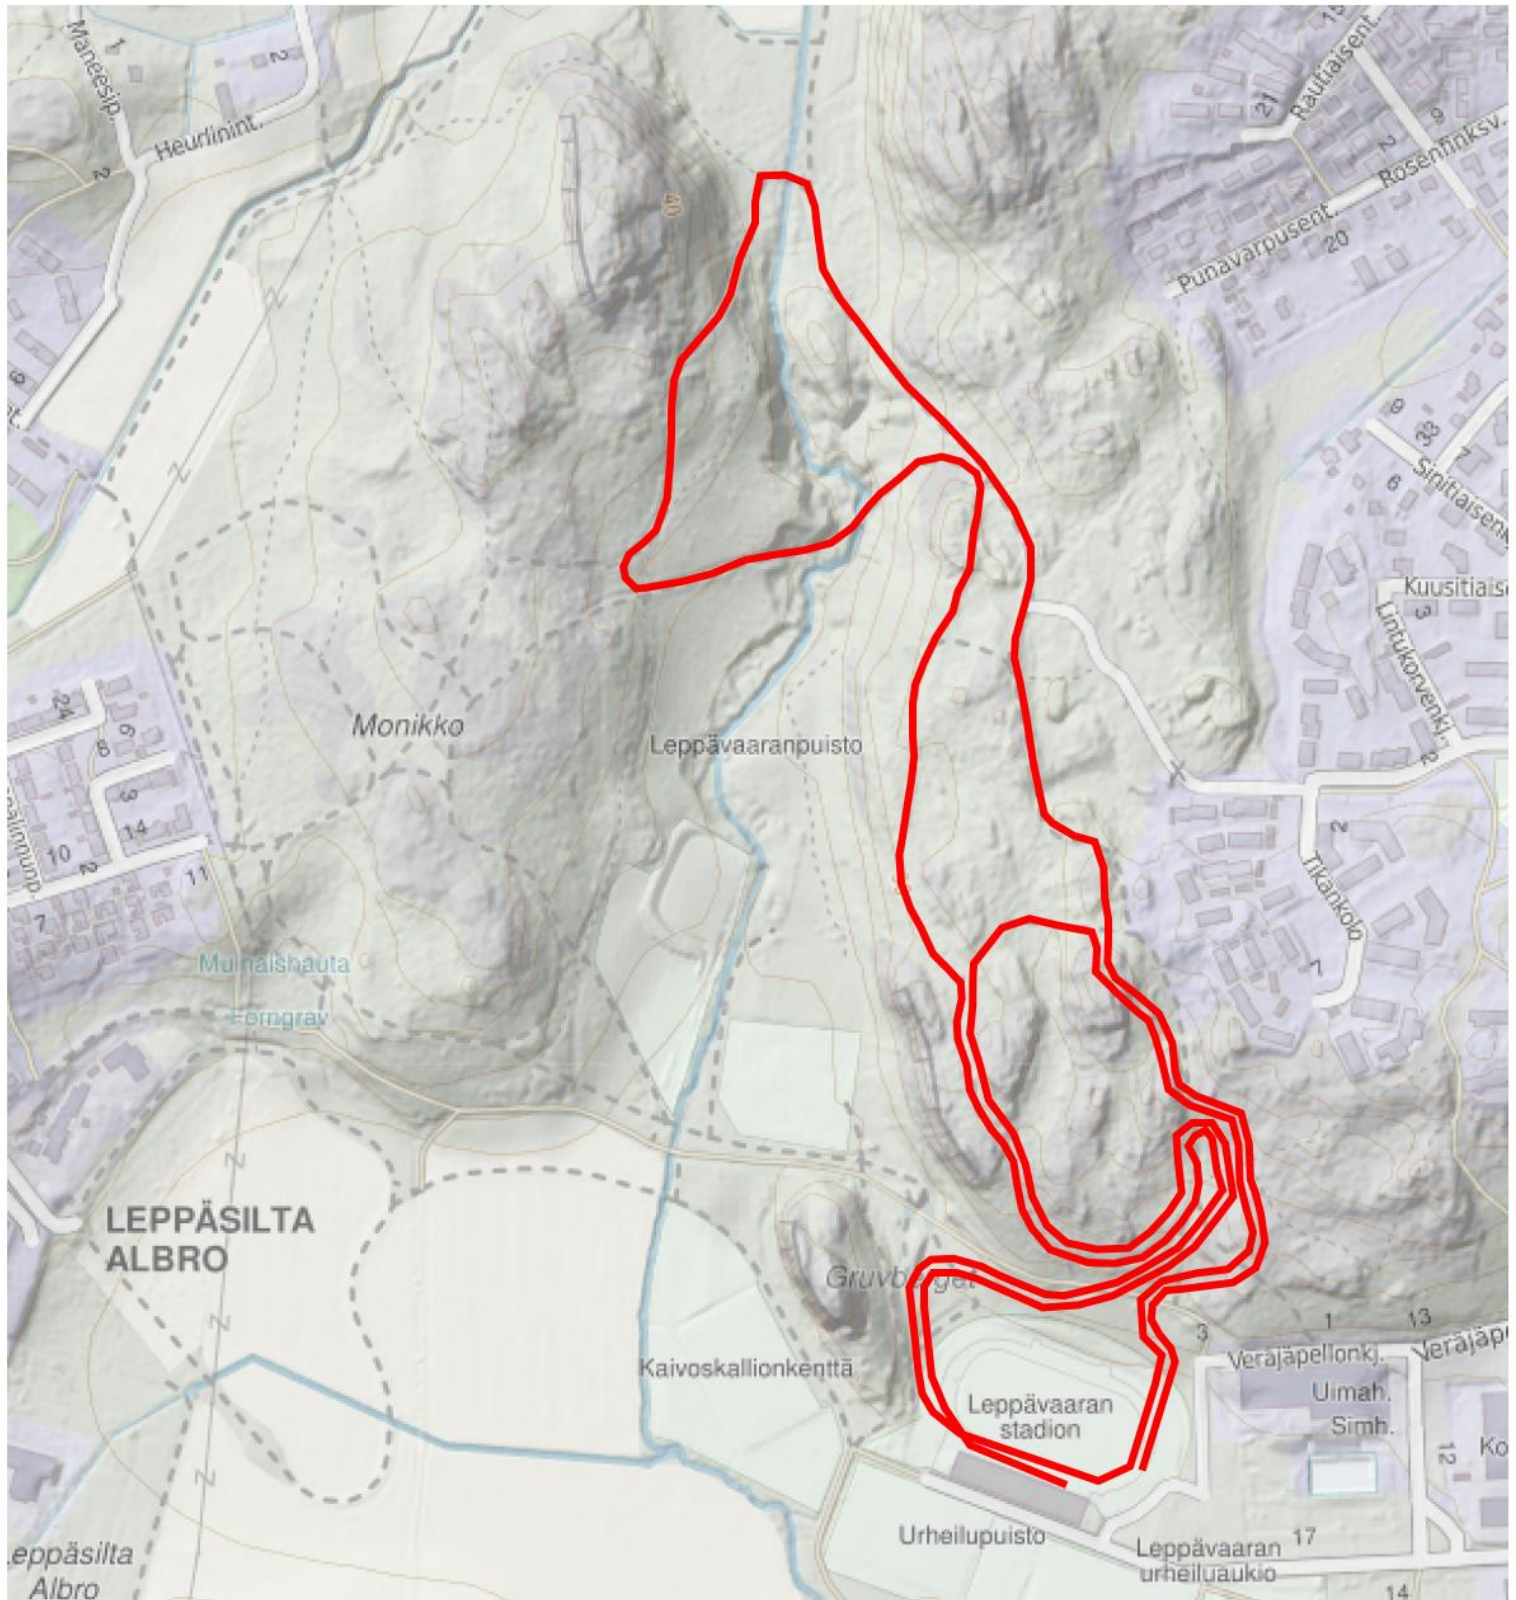

Leppävaara 5 km (3,3 km + 1,8 km)

Course length:	5,065m	Height difference (HD):	33m	Lowest point:	11m
Course category:	C	Maximum climb (MC):	37m	Highest point:	44m
		Total climb (TC):	160m		